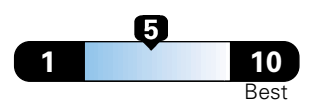

Smog Rating (tailpipe only)

This vehicle emits 400 grams CO2 per mile. The best emits 0 grams per mile (tailpipe only). Producing and distributing fuel also creates emissions; learn more at fuel economy.gov.

Actual results will vary for many reasons, including driving conditions and how you drive and maintain your vehicle. The average new vehicle gets 27 MPG and cost $7,500 to fuel over 5 years. Cost estimates are based on 15,000 miles per year at $2.70 per gallon. MPGe is miles per gasoline gallon equivalent. Vehicle emissions are a significant cause of climate change and smog.

fuel economy.gov

Calculate personalized estimates and compare vehicles